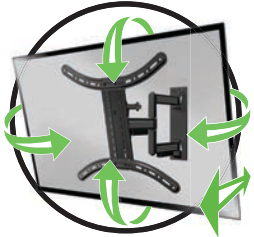

SANUS[®]

A brand of **Legrand**

FULL-MOTION TV MOUNT

LMF219-B1

Upgrade your TV setup with the SANUS Full-Motion TV Mount. It fits TVs from 32 to 55 inches, extends up to 19 inches from the wall, and swivels up to 50 degrees. Position your TV just 2 inches from the wall for a sleek look. Post-installation adjustment ensures TV is level and spaced just where you want it.

MOUNT EXTENDS
19.09"

SWIVELS | TILTS UP /
+50° / -50° | DOWN **15°**

TILTS DOWN / UP TO
**ELIMINATE GLARE AND
REFLECTIONS**

BUILT-IN
CABLE MANAGEMENT