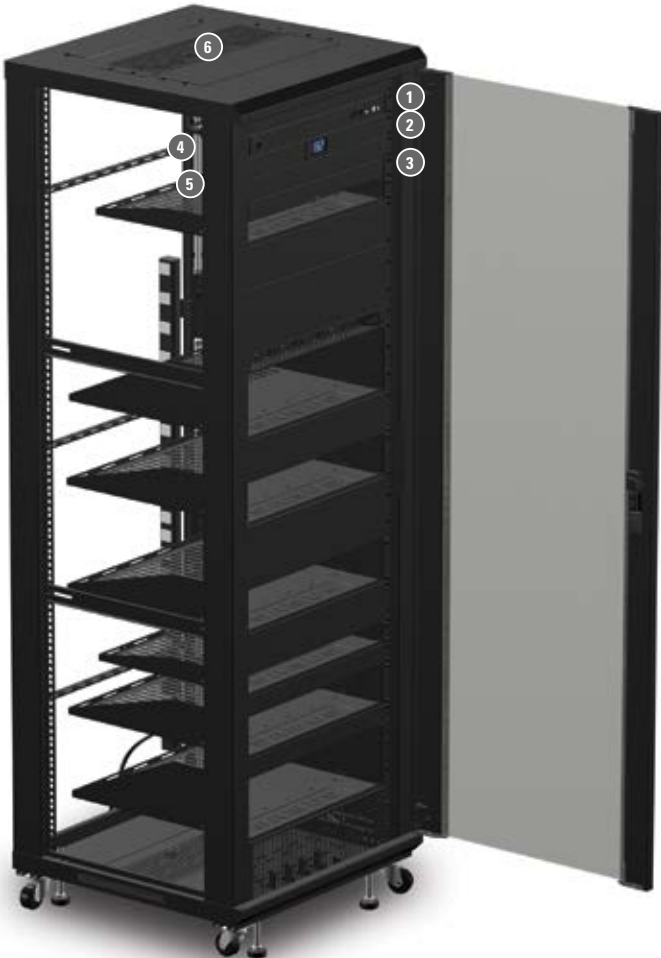

MODEL..... CFR2136
 DIMENSIONS..... 23.6" x 23.6" x 70.5"
 RACK SPACES..... 36U
 WEIGHT CAPACITY..... 800 lbs.

MODEL..... CFR2144
 DIMENSIONS..... 23.6" x 23.6" x 84.75"
 RACK SPACES..... 44U
 WEIGHT CAPACITY..... 1000 lbs.

	CFR2115	CFR2127	CFR2136	CFR2144
1U SHELVES	2	2	2	2
2U SHELVES	2	4	6	7
1U BLANKING PANELS	2	2	2	2
2U BLANKING PANELS	2	4	6	7
TIE BARS	1	2	3	3

SANUS EcoSystem™ and Racks Accessories

SANUS EcoSystem™

The SANUS EcoSystem™ serves as a single power source for all low-voltage equipment in a rack. Starting with the MultiVolt Power Supply, the SANUS EcoSystem™ can be outfitted with a number of exclusive accessories for a totally customizable AV solution.