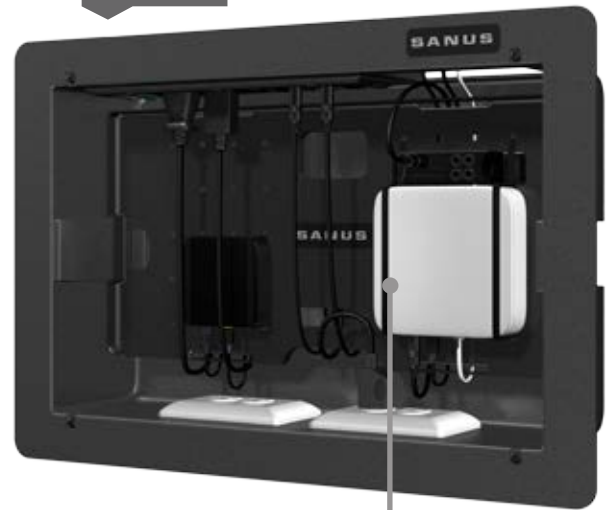

AV Accessories

RECESSED COMPONENT BOXES

The SANUS SA808 and SA809 recessed component boxes were designed for use with the SA206 SANUS Ecosystem™ Mini to provide additional power while saving space and keeping cables organized. Perfect for use with mounted TVs. Includes space for four (SA808) or six (SA809) small components, including IR repeaters, routers, streaming devices, and more. UL Listed.

SA808

SA809

Space-saving design and elastic straps keep components and cables neat and tidy

Perfect for use with TV mounts

Removable small parts panel (SA809 model)

Includes cover for a clean, streamlined appearance (SA809 model)

Model SA808 Recessed Component Box	PRODUCT WIDTH 13.8" / 35 cm	PRODUCT HEIGHT 7.8" / 19.8 cm	PRODUCT DEPTH 4" / 10.1 cm	INCLUDED AC OUTLETS 2	CAPACITY Up to 4 small components	UPC & MSRP 793795525987 \$29.99
--	---------------------------------------	---	--------------------------------------	---------------------------------	---	--

Model SA809 Large Recessed Wall Box	PRODUCT WIDTH 16.6" / 42.1 cm	PRODUCT HEIGHT 11.4" / 28.9 cm	PRODUCT DEPTH 4" / 10.1 cm	INCLUDED AC OUTLETS 4	CAPACITY Up to 6 small components	UPC & MSRP 793795525994 \$49.99
---	---	--	--------------------------------------	---------------------------------	---	--