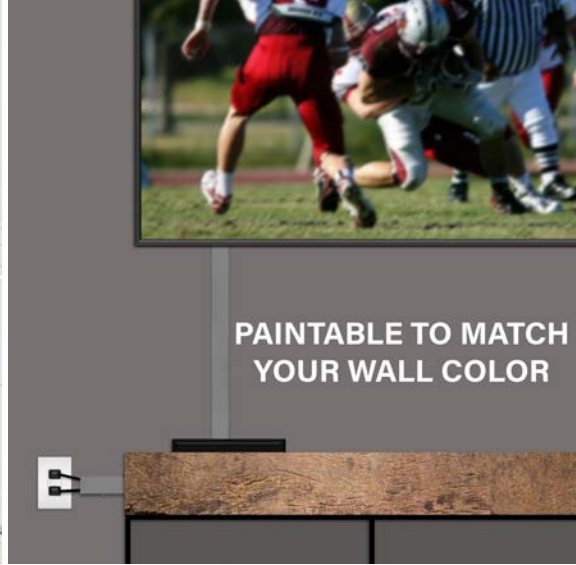

ON-WALL AND IN-WALL CABLE MANAGEMENT SOLUTIONS

	CCSTVK	CCSHEK	CCS2KWH	CCS3KWH	CCSIWLVK	CCSIWPK
Product Depth	0.75 in.	0.5 in.	0.5 in.	0.75 in.	1.25 in.	1.25 in.
Product Width	3.5 in.	1 in.	1 in.	1.5 in.	3.75 in.	3.75 in.
Product Height	48 in.	48 in.	48 in.	45 in.	3.75 in.	3.75 in.
Packaging Size (L x W x H)	52 x 7.5 x 6.88 in.	52 x 7.5 x 6.88 in.	52 x 7.5 x 6.88 in.	52 x 7.5 x 6.88 in.	6.74 x 5.04 x 11.36 in.	11.24 x 8.69 x 12.56 in.
Package Weight	1.9 lb.	2.62 lb.	1.26 lb.	2 lb.	0.867 lb.	3.157 lb.
Master Pack Quantity	5	5	5	5	3	3
Master Pack Size (L x W x H)	52.2 x 7.5 x 6.88 in.	52.2 x 7.5 x 6.88 in.	52.2 x 7.5 x 6.88 in.	52.2 x 7.5 x 6.88 in.	11.35 x 6.74 x 5 in.	12.55 x 11.24 x 8.69 in.
Master Pack Weight	9.5 lbs.	13.1 lbs.	6.3 lbs.	10 lbs.	2.6 lbs.	9.47 lbs.