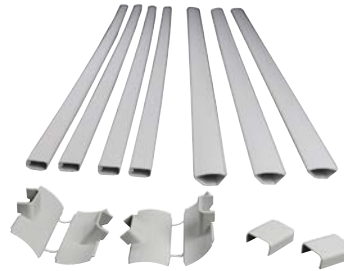

ON-WALL AND IN-WALL CABLE MANAGEMENT SOLUTIONS

Create a seamless, professional look with in-wall and on-wall power and cable management solutions. Hide speaker cables, TV/video cabling, power cords, and more with ease. Ideal for retrofit applications or walls that don't allow for drilling, these covers are easy to install with their peel-and-stick application. Snap-on for a secure fit while still being able to open and adjust cables as needed. For a completely cable-free look, try in-wall TV kit solutions to hide cables or power behind the wall.

Features:

- Paintable material to blend with décor
- Peel and stick application makes installs easy
- Channels can be easily cut to length with a utility knife or fine tooth saw for a custom fit
- Perfect for hiding low voltage cables such as HDMI

**CCSTVK**

UPC: 086698002861

2-Piece 48-in x 3.5-in
PVC White Flat
Screen TV Kit
(Holds up to 5 Cables)

**CCSHEK**

UPC: 086698002878

12-Piece 48-in x 1-in PVC
White Home Theater
Cabling Kit
(Holds up to 3 Cables)

**CCSIWLK**

UPC: 086698002922

5-Piece 3-3/4-in x 3.75-in
PVC White Flat Screen TV Kit

**CCSIWPK**

UPC: 086698002939

5-Piece 3-3/4-in x 3.75-in
PVC White Flat Screen TV Kit

ON-WALL AND IN-WALL CABLE MANAGEMENT SOLUTIONS