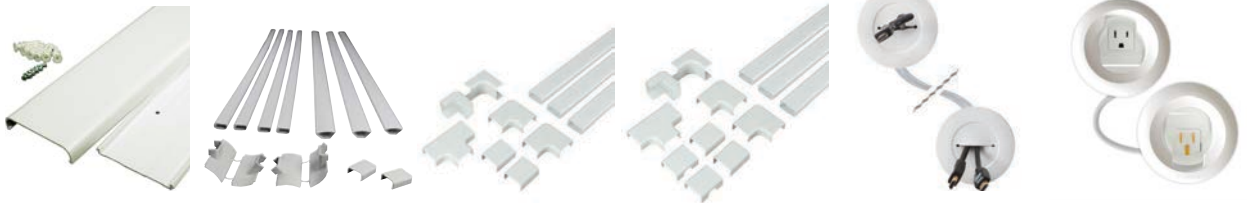

ON-WALL AND IN-WALL CABLE MANAGEMENT SOLUTIONS

Create a seamless, professional look with in-wall and on-wall power and cable management solutions. Hide speaker cables, TV/video cabling, power cords, and more with ease. Ideal for retrofit applications or walls that don't allow for drilling, these covers are easy to install with their peel-and-stick application. Snap-on for a secure fit while still being able to open and adjust cables as needed. For a completely cable-free look, try in-wall TV kit solutions to hide cables or power behind the wall.

Features:

- Paintable material to blend with décor
- Peel and stick application makes installs easy
- Channels can be easily cut to length with a utility knife or fine tooth saw for a custom fit
- Perfect for hiding low voltage cables such as HDMI

**CCSIWLK**

UPC: 086698002922

5-Piece 3-3/4-in x 3.75-in
PVC White Flat Screen TV Kit

**CCSIWPK**

UPC: 086698002939

5-Piece 3-3/4-in x 3.75-in
PVC White Flat Screen TV Kit

ON-WALL AND IN-WALL CABLE MANAGEMENT SOLUTIONS