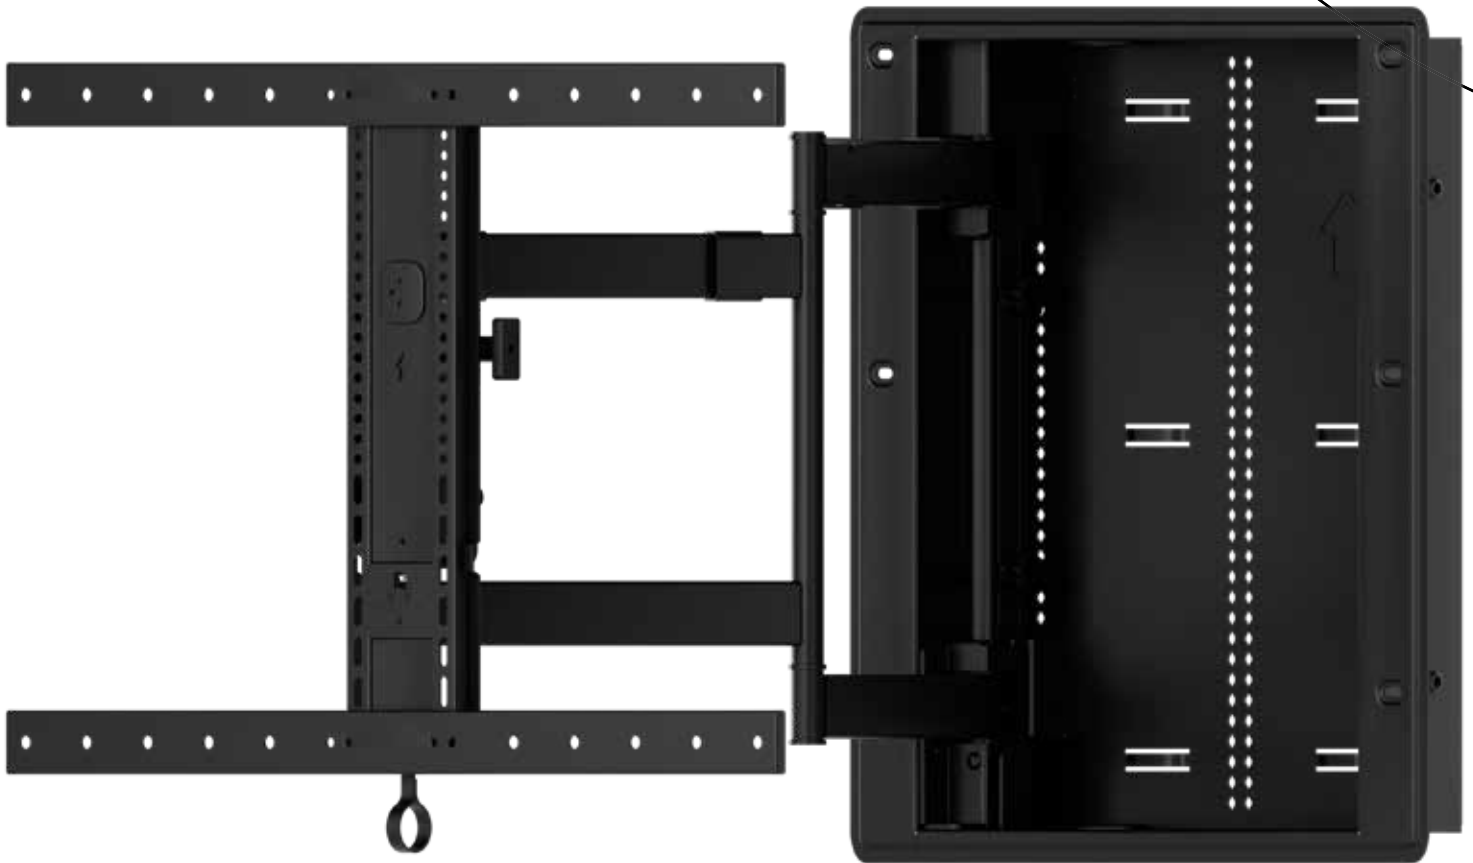

# IN-WALL FULL-MOTION TV MOUNT

The VIWLF128-B2 Large In-Wall Full Motion mount is a premium-grade solution for those seeking the ultimate viewing experience for screens ranging from 42"-85". With up to 28" of extension and a 67° swivel range, this mount sits nearly flush with the wall when retracted (.5"), and features an enclosure that provides AV storage while maintaining a professional aesthetic. Store third-party devices such as streaming players, switches and more, making it the perfect solution for any home entertainment setup.

## Model **VIWLF128-B2**

RETRACTED VIEW

Swivels up to 67° left and right to reduce glare and enhance viewing angle

28" of extension for maximum swivel on larger TVs

Sits just .5" from the wall

Virtual Axis™ finger-tip tilt

In-wall box fits between two 16" on center studs

In-wall power outlet (Not Included)

Six attachment slots with included Velcro to secure components

<p><b>MODEL</b> VIWLF128</p>	<p><b>SWIVELS / TILTS</b> 67° left and right* / Tilt: 4° Up and 10° down</p>	<p><b>PACKAGING WEIGHT</b> 34.91 lbs. / 15.84 kg</p>
<p><b>UPC</b> 793795538741</p>	<p><b>PRODUCT DIMENSIONS (W X D X H)</b> 24.9" x 3.9" x 15.7" (632.6 x 98 x 400 cm)</p>	<p><b>MASTER PACK WEIGHT</b> 48.96 LBS. / 22.2 KG</p>
<p><b>HOLDS UP TO WEIGHT</b> 135 lbs. / 61.2 kg</p>	<p><b>PACKAGE DIMENSIONS (W X D X H)</b> 26.48" x 19.06" x 4.95" (67.26 x 48.41 x 12.57 cm)</p>	<p><b>MASTER PACK QUANTITY</b> 1</p>
	<p><b>MASTER PACK DIMENSIONS (W X D X H)</b> 26.95" x 19.5" 6.11" (68.45 x 49.53 x 15.52 cm)</p>	<p><b>COUNTRY OF ORIGIN</b> China</p>