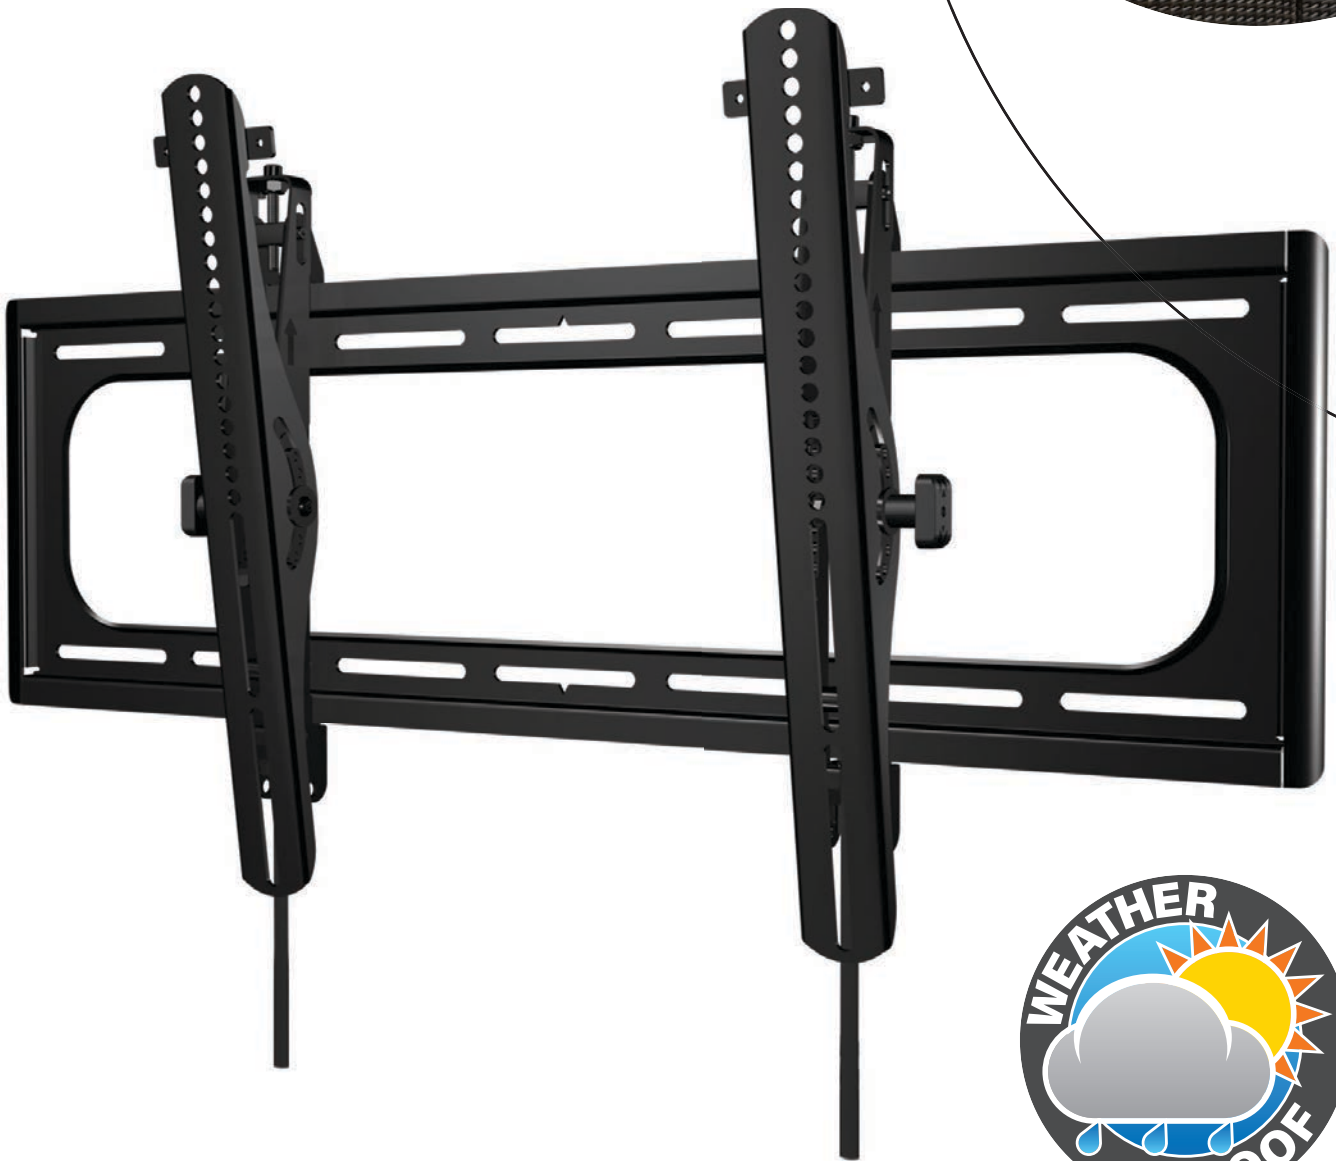

SANUS[®]

A brand of **legrand**

LARGE OUTDOOR PREMIUM TILT WALL MOUNT FOR TVS 37" -95"

Legrandav.com | 1.866.977.3901

The Outdoor Tilt mount is the perfect addition to your outdoor space. With its weatherproof design using a corrosion-resistant coating and stainless steel hardware, you can enjoy your TV no matter the weather. The Virtual Axis™ Fingertip tilt feature makes it easy to adjust your TV to reduce glare and ProSet™ makes leveling and height adjustment a breeze. The slim profile means your TV will sit just 2.18" from the wall, and will blend seamlessly with your TV and decor. Upgrade your outdoor entertainment space with the perfect mount. For TVs 37"-95"

Model **VODLT1-B2**

Slim Profile places TV just **2.18"** from wall

Outdoor rated mount with the use of **corrosion-resistant coating** and **stainless steel hardware**

ProSet™ allows for easy leveling and height adjustment after installation

Tilts up and down to reduce TV glare

Vertical Axis™ tilt allows for **easy TV adjustments**

Add a **padlock** for added **security**
(Not included)

Quick-release straps for easy removal from wall

MODEL
VODLT1-B2

DEPTH FROM WALL
2.18" / 55.3 cm

PACKAGE DIMENSIONS (W X D X H)
32.68"W x 3.03"D x 10.79"H / 830 mm x 77 mm x 274 mm

MASTER PACK QUANTITY
3

TILT
Up 7° / Down 10°
*Based on 65" TV

MASTER PACK DIMENSIONS (W X D X H)
33.05"W x 11.62"D x 10.32"H / 83.95 cm x 29.51 cm x 26.21 cm