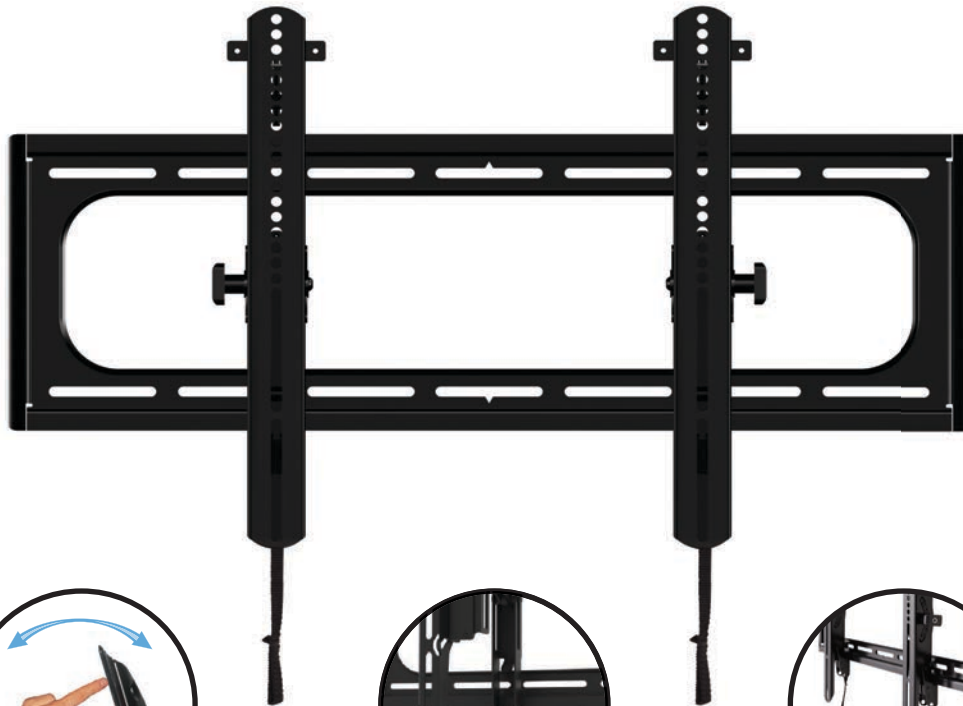

SANUS[®]

A brand of **legrand**

LARGE OUTDOOR PREMIUM TILT WALL MOUNT FOR TVS 37" -95"

Legrandav.com | 1.866.977.3901

The Outdoor Tilt mount is the perfect addition to your outdoor space. With its weatherproof design using a corrosion-resistant coating and stainless steel hardware, you can enjoy your TV no matter the weather. The Virtual Axis™ Fingertip tilt feature makes it easy to adjust your TV to reduce glare and ProSet™ makes leveling and height adjustment a breeze. The slim profile means your TV will sit just 2.18" from the wall, and will blend seamlessly with your TV and decor. Upgrade your outdoor entertainment space with the perfect mount. For TVs 37"-95"

Model **VODLT1-B2**

Slim Profile places TV just **2.18"** from wall

Outdoor rated mount with the use of **corrosion-resistant coating** and **stainless steel hardware**

ProSet™ allows for easy leveling and height adjustment after installation

Tilts up and down to reduce TV glare

Vertical Axis™ tilt allows for **easy TV adjustments**

Add a **padlock** for added **security**
(Not included)

Quick-release straps for easy removal from wall

MODEL
VODLT1-B2

DEPTH FROM WALL
2.18" / 55.3 cm

PACKAGE DIMENSIONS (W X D X H)
32.68"W x 3.03"D x 10.79"H / 830 mm x 77 mm x 274 mm

MASTER PACK QUANTITY
3

TILT
Up 7° / Down 10°
*Based on 65" TV

MASTER PACK DIMENSIONS (W X D X H)
33.05"W x 11.62"D x 10.32"H / 83.95 cm x 29.51 cm x 26.21 cm