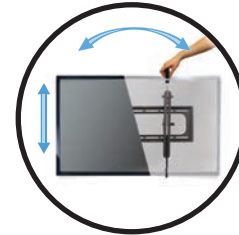

SANUS[®]

A brand of **legrand**

LARGE OUTDOOR PREMIUM TILT WALL MOUNT FOR TVS 37" -95"

Legrandav.com | 1.866.977.3901

The Outdoor Tilt mount is the perfect addition to your outdoor space. With its weatherproof design using a corrosion-resistant coating and stainless steel hardware, you can enjoy your TV no matter the weather. The Virtual Axis™ Fingertip tilt feature makes it easy to adjust your TV to reduce glare and ProSet™ makes leveling and height adjustment a breeze. The slim profile means your TV will sit just 2.18" from the wall, and will blend seamlessly with your TV and decor. Upgrade your outdoor entertainment space with the perfect mount. For TVs 37"-95"

Model **VODLT1-B2**

Slim Profile places TV just **2.18"** from wall

Outdoor rated mount with the use of **corrosion-resistant coating** and **stainless steel hardware**

ProSet™ allows for easy leveling and height adjustment after installation

Tilts up and down to reduce TV glare

Vertical Axis™ tilt allows for **easy TV adjustments**

Add a **padlock** for added **security**
(Not included)

Quick-release straps for easy removal from wall

MODEL
VODLT1-B2

DEPTH FROM WALL
2.18" / 55.3 cm

PACKAGE DIMENSIONS (W X D X H)
32.68"W x 3.03"D x 10.79"H / 830 mm x 77 mm x 274 mm

MASTER PACK QUANTITY
3

TILT
Up 7° / Down 10°
*Based on 65" TV

MASTER PACK DIMENSIONS (W X D X H)
33.05"W x 11.62"D x 10.32"H / 83.95 cm x 29.51 cm x 26.21 cm