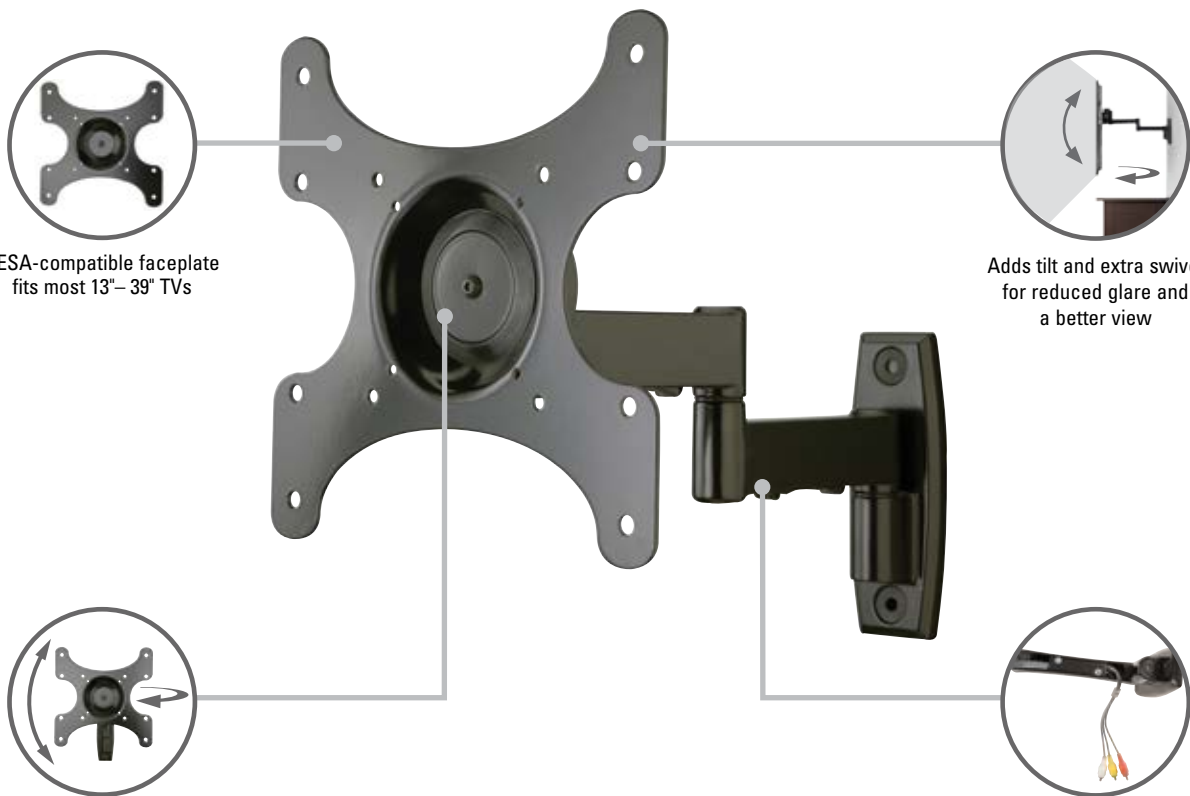

Premium Full-Motion+ Mount

GET THE BEST SEAT IN ANY ROOM / FOR TVs 13"–39" AND UP TO 50 LBS.

The SANUS Premium Series VSF415 full-motion+ mount is one of the most versatile mounts available. This mount offers the best viewing angle in the room with retract/extend, tilt, swivel, pan, and roll features. Portrait and landscape viewing options, cable organization, and easy TV adjustments add to the convenient features of this mount. Designed for flat-panel TVs 13"–39" and up to 50 lbs.

VESA-compatible faceplate fits most 13"–39" TVs

Adds tilt and extra swivel for reduced glare and a better view

Virtual Axis 3D™ enables post-install level adjustments and both landscape and portrait viewing

Organizes and conceals unsightly cables

TV SIZE RANGE

13"–39" / 33–99 cm

DIMENSIONS (W X D X H)

11.2" x 3.5–15.5" x 11.7" / 28.5 x 8.8–39.3 x 29.8 cm

TILT: +/- 15°

SWIVEL: +/- 90°

PAN: +/- 90°

ROLL: +/- 180°

UPC & MSRP

793795527271

\$119.99

WEIGHT CAPACITY

50 lbs / 22.6 kg

MOUNTING PATTERNS

100 x 100 | 200 x 100 | 75 x 75 | 100 x 200 | 200 x 200