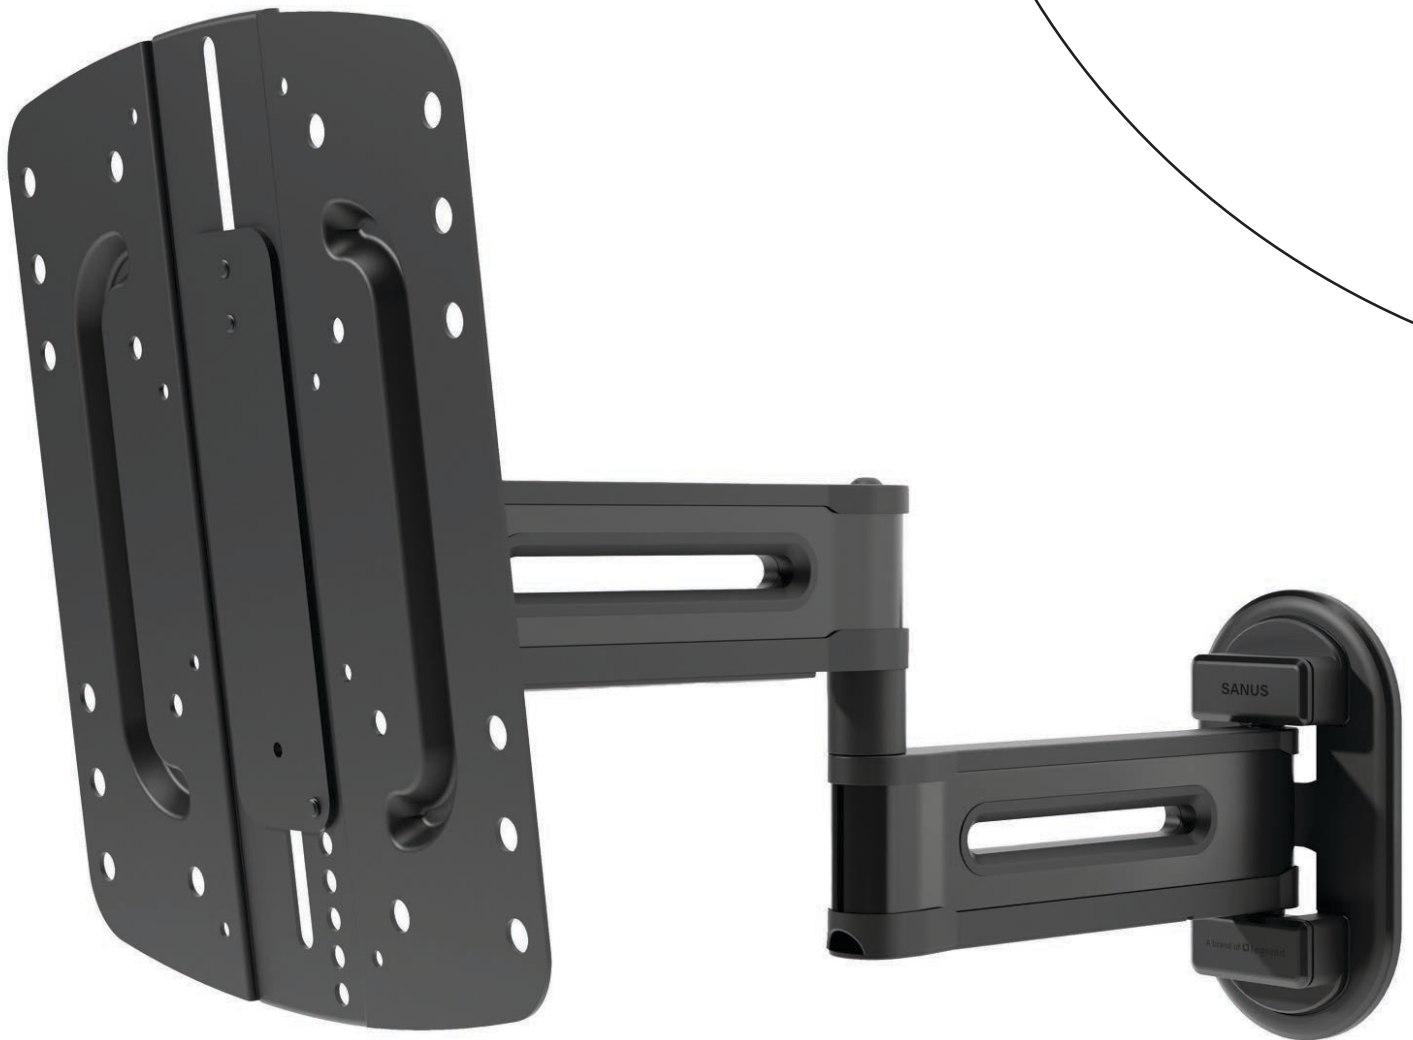

SANUS®

A brand of **legrand**

FULL-MOTION **4D+SHIFT™** TV WALL MOUNT FOR TVS 19"-43"

The Sanus Advanced Full-Motion 4D + Shift TV Wall Mount for TVs 19"-43" presents the newest technology from Sanus to bring your TV viewing experience to new heights. With the 4D™ + SHIFT height adjustment feature, you can enjoy up to four inches of up movement for precision TV positioning on the wall, making this mount an ideal solution for when mounting a TV above a fireplace mantle, above a TV console, or even when you have to position around a pre-existing outlet on the wall. This SHIFT feature also allows you to raise your TV at a later time to provide enough space to add in a soundbar or accommodate seasonal decorations that may interfere with the screen of the TV.

Model **VSF817**

SANUS®

A brand of **legrand**

4D+ SHIFT

Extend, swivel, tilt & height adjustments

PERFECT POSITIONING

Raise TV 2" or lower 2" from center

MAKE ROOM

Add a soundbar or décor later

INTEGRATED CABLE MANAGEMENT

Route and hide cables for a clean look

MOVE WITH EASE

Virtual Axis™ fingertip tilt

SLIM PROFILE

TV sits just 1.8" from wall

FLUID MOTION™ DESIGN

Extends 17" from the wall

MODEL
VSF817-B2

UPC
793795539960

PRODUCT DIMENSIONS (W X D X L)

12.50" W x 1.8" D x 12.3" L / 31.8 cm x 4.7 cm x 31.2 cm

PACKAGE DIMENSIONS (L X W X D)

12.91" L x 11.35" W x 3.04" D / 32.79 cm x 28.82 cm x 7.72 cm