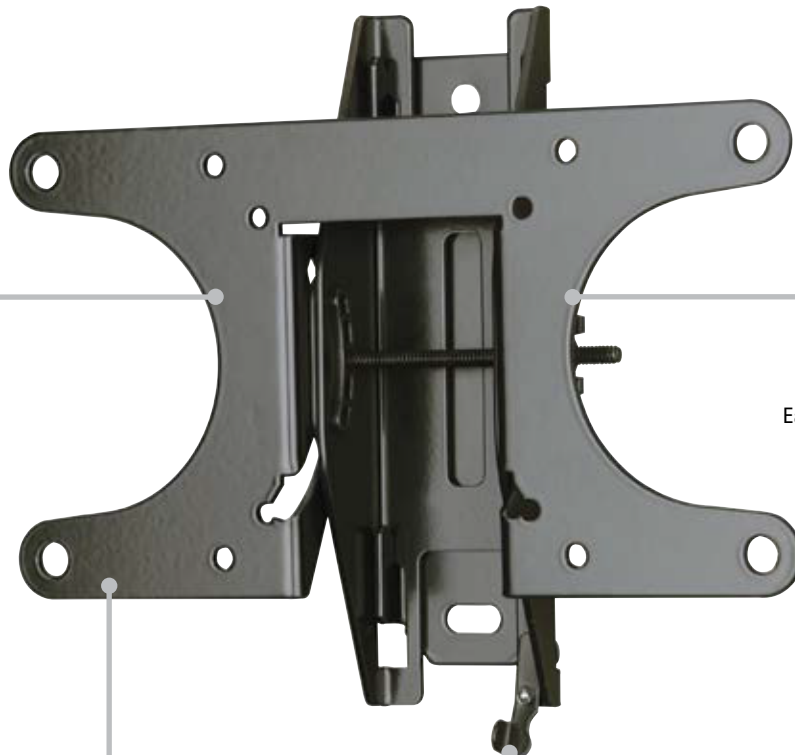

Premium Tilting Mount

THE RIGHT ANGLE EVERY TIME FOR TVS 19" - 40" AND UP TO 50 LBS.

The SANUS Premium Series VST4 tilting mount tilts 12° up and down to offer the best view from the floor or couch by reducing glare from lights and windows. This mount features tool-free assembly for easy installation, a safety latch for increased security, and easy fingertip adjustments for TV tilting. Designed for flat-panel TVs 19"–40" and up to 50 lbs.

Tool-free mount assembly ensures a quick installation

Easily adjust TV without tools

VESA-compatible faceplate fits most 19"–40" flat-panel TVs

Safety latch provides a safe and easy connection

TV SIZE RANGE

19"–40" / 48–101.6 cm

WEIGHT CAPACITY

50 lbs / 22.6 kg

DIMENSIONS (W X D X H)

8.7" x 1.8" x 7.5" / 22.1 x 4.5 x 19 cm

TILT

+/-12°

UPC & MSRP