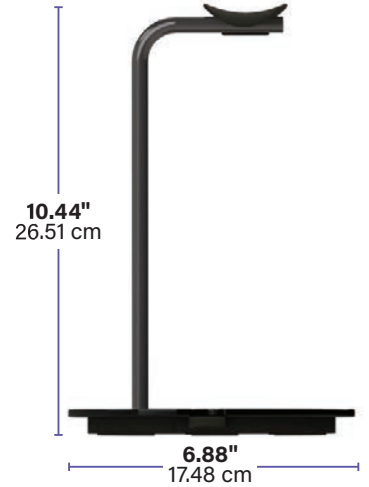

Model **WSHSH1**

WSHSH1-B1

WSHSH1-W1

SANUS®

A brand of **Legrand**

Silicone cradle secures and prevents creasing

Built-in cable management

Easy cable access set-up

Available in White
WSHSH1-W1

MODEL

WSHSH1-B1 ●
WSHSH1-W1 ●

UPC

793795539861 - Black
793795539878 - White

PRODUCT DIMENSIONS (W X D X H)

6.01"W x 6.88"D x 10.44"H / 15.26cm x 17.48cm x 26.51cm

PACKAGE DIMENSIONS (W X D X H)

7.32"L x 2.44"D x 11.97"H / 18.59cm x 6.19cm x 30.40cm

MASTER PACK DIMENSIONS (W X D X H)

10.44"L x 7.88"D x 13.19"H / 26.51cm x 20.01cm x 33.50cm

PACKAGING WEIGHT

3.14 lbs. / 1.42 kg.

MASTER PACK WEIGHT

13.3 lbs. / 6.03 kg.