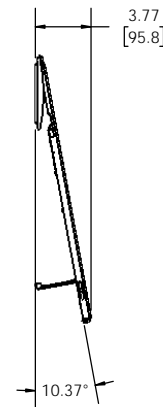

Large Low Profile 6805-002370

THE INFORMATION AND DESIGNS CONTAINED IN THIS DRAWING ARE CONFIDENTIAL AND THE PROPRIETARY PROPERTY OF MILESTONE AV TECHNOLOGIES NEITHER THIS DESIGN NOR ANY INFORMATION CONTAINED IN THIS DRAWING MAY BE REPRODUCED OR DISCLOSED TO OTHERS WITHOUT THE EXPRESS WRITTEN CONSENT OF MILESTONE AV TECHNOLOGIES. 本图纸所包含的信息和设计均系 Milestone 机密和知识产权, 本图纸包含的设计和信在未经 Milestone 允许情况下均不得复制或泄露

LL11 CUTSHEET 6805-002370