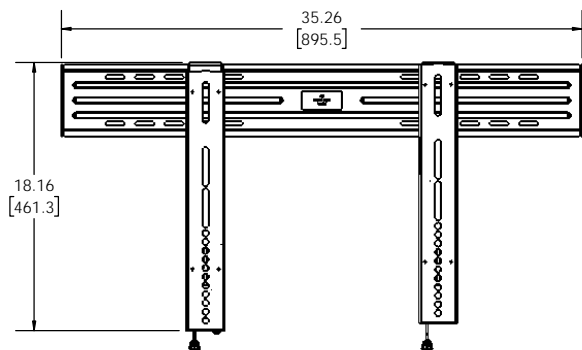

Large Low Profile 6805-002370

THE INFORMATION AND DESIGNS CONTAINED IN THIS DRAWING ARE CONFIDENTIAL AND THE PROPRIETARY PROPERTY OF MILESTONE AV TECHNOLOGIES NEITHER THIS DESIGN NOR ANY INFORMATION CONTAINED IN THIS DRAWING MAY BE REPRODUCED OR DISCLOSED TO OTHERS WITHOUT THE EXPRESS WRITTEN CONSENT OF MILESTONE AV TECHNOLOGIES. 本图纸所包含的信息和设计均系 Milestone 机密和知识产权, 本图纸包含的设计和信在未经 Milestone 允许情况下均不得复制或泄露

LL11 CUTSHEET 6805-002370