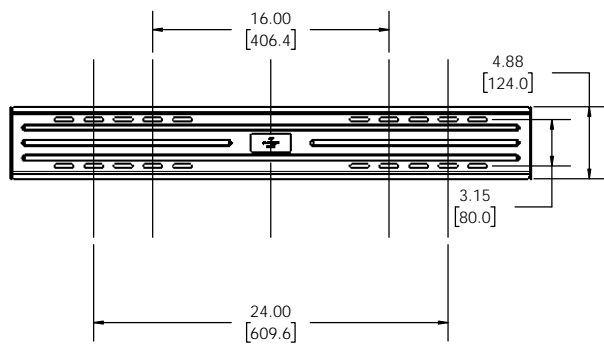

Large Low Profile 6805-002370

THE INFORMATION AND DESIGNS CONTAINED IN THIS DRAWING ARE CONFIDENTIAL AND THE PROPRIETARY PROPERTY OF MILESTONE AV TECHNOLOGIES NEITHER THIS DESIGN NOR ANY INFORMATION CONTAINED IN THIS DRAWING MAY BE REPRODUCED OR DISCLOSED TO OTHERS WITHOUT THE EXPRESS WRITTEN CONSENT OF MILESTONE AV TECHNOLOGIES. 本图纸所包含的信息和设计均系 Milestone 机密和知识产权, 本图纸包含的设计和信在未经 Milestone 允许情况下均不得复制或泄露

LL11 CUTSHEET 6805-002370